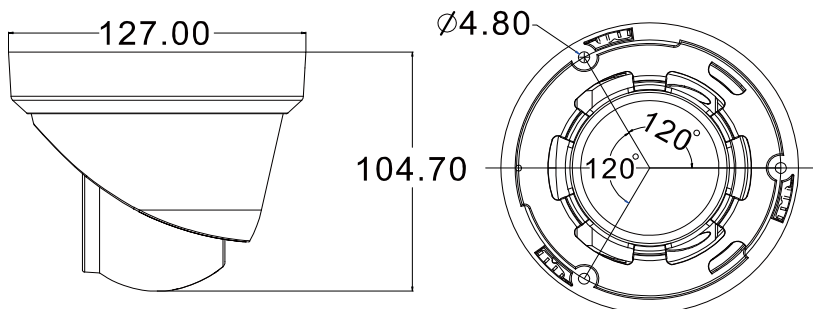

PoE

AI-based 5MP H.265 IR Dome IP Camera

FEATURES

- **Starlight visibility** to offer clear & color images even at night
- **Ultra-wide f2.1mm lens** for increased field of view
- **AI-based human / vehicle detection** supported to avoid false detection alarms
- **ONVIF** standard supported to simplify system integration
- **POE (Power-over-Ethernet)** support to eliminate the use of power cables and reduce installation costs
- **Microphone built-in** for audio recording
- IR effective range **up to 30 meters** for night surveillance
- **WDR** to increase image recognizability in overexposure and dark areas
- **Remote Surveillance**
Compatible with **Internet Explorer 6** and above, **Microsoft Edge** & **Google Chrome**

DIMENSIONS

Dimensional tolerance: ± 5mm

○ SPECIFICATIONS

■ Device

Image Sensor	1/2.8" SONY CMOS
Max. Resolution	2592 x 1944
Lens	f2.1 mm / F1.6
Viewing Angle	156° (Diagonal)
Min Illumination	0.001 Lux (IR LED off), 0 Lux (IR LED on)
Shutter Speed	AUTO, 1/25s ~ 1/100000s
IR LED	2 units
IR Effective Distance	Up to 30 meters
Day / Night	YES
WDR Mode	YES (120dB)
RTC (real-time clock)	YES
MicroSD Card Slot	Optional up to 256GB

■ Video

Compression	H265 / H.264	
Video Resolution	Main Stream	5MP (2592x1944) / 4MP (2560x1440) / 3MP (2304x1296) / 2MP (1080P) / 720P
	Sub Stream	D1 / VGA / 640x360 / 480x360 / CIF
Frame Rate	5MP @ 25FPS	
Video Profile	High profile / Main profile / Base profile	
Multiple Video Streaming	2 streams	
Bitrate Control	512Kbps - 12Mbps, VBR/CBR	
Image Enhancement	WDR / BLC / HLC / 2D DNR / 3D DNR / AWB / MWB / AGC	
Day / Night Switch	Auto / Color / (B/W) / Timing	
Forced Anti-flicker	YES	
Defog	YES	
White Balance	Auto / Manual	
Image Orientation	Rotate / Mirror	
Privacy Mask	YES	
Text Overlay	YES	
OSD Title	Location / font size / text configurable; text input (English & Chinese characters) and image upload (BMP) supported	