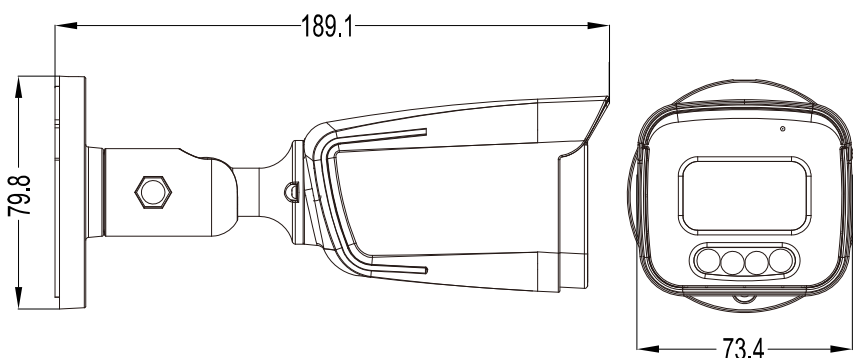

DIMENSIONS

Dimensional tolerance: $\pm 5\text{mm}$

● SPECIFICATIONS

■ Device	
Image Sensor	1/2.8" SONY CMOS
Max. Resolution	1920 x 1080
Lens	f2.8 mm / F1.6 f3.6 mm / F1.6 f6.0 mm / F1.6
Viewing Angle	110° (Diagonal) 99° (Diagonal) 59° (Diagonal)
Min Illumination	0.001 Lux (IR LED off), 0 Lux (IR LED on)
Shutter Speed	AUTO, 1/25s ~ 1/100000s
IR LED	4 units
IR Effective Distance	Up to 30 meters
Day / Night	YES
WDR Mode	YES (120dB)
RTC (real-time clock)	YES
■ Video	
Compression	H265 / H.264
Video Resolution	Main Stream 1920 x 1080 / 1280 x 720 / 704 x 480 / 352 x 240
	Sub Stream 704 x 480 / 352 x 240
Frame Rate	2MP @ 30FPS
Multiple Video Streaming	2 streams
Bitrate Control	512Kbps – 4096Kbps, VBR/CBR
Image Enhancement	WDR / 2D DNR / 3D DNR / AWB
Day / Night Switch	Auto / Day / Night
White Balance	Auto / Daylight / Cloudy / Tungsten / Sunset / Night
Image Orientation	Horizontal / Vertical Flip
Privacy Mask	YES
Text Overlay	YES
Camera Title	Location & text configurable / text input (English & Chinese characters)
■ Audio	
Microphone built-in	YES
Encoding	G.711-u / G.711-a
■ Alarm & Event	
Detection Mode	Motion Detection
Detection Schedule	YES
Motion Detection Area	1x1, 2x2, 3x2, 3x3, 4x3, 4x4, 8x8, 16x16, 20x15
■ Network	
LAN Port	RJ45 connector x 1 / 4KV lightning-proof
LAN Speed	100Mbps Based-T Ethernet
Supported Protocols	HTTP / RTSP / FTP / SMTP / DHCP / NTP / TCP/IP
ONVIF Compatible	YES (Profile S)
Number of Online Users	6
Remote Access	(1) Microsoft Edge & Google Chrome (2) CMS Lite, 32CH CMS software for Windows operating system (3) EagleEyes on iOS & Android mobile devices